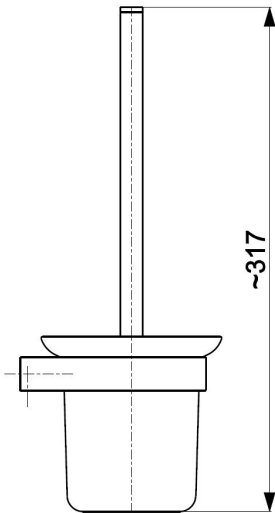

TOILET

BRUSH, BLACK

PRODUCT DESCRIPTION:

INDEX:	864-031-81
EAN:	5907571860765
Colour:	black
PKWiU:	25.99.11.0
Material:	stainless steel

THE PACKAGING CONTAINS:

toilet brush, assembly screws

WARRANTY:

2 years