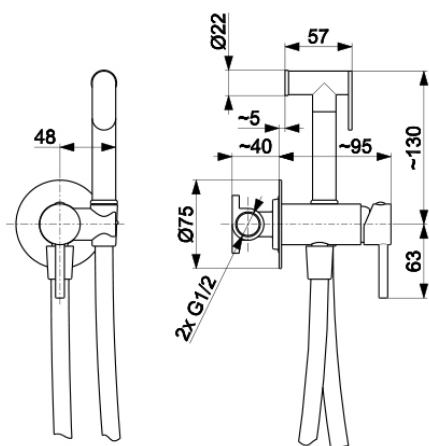

MOZA

BLACK CONCEALED BIDET MIXER

5039-512-00

PRODUCT DESCRIPTION:

INDEX:	5039-512-81
EAN:	5907571500647
Colour:	black
PKWiU:	28.14.12-33.01.01
Type:	wall-mounted
Material:	brass
Control element:	Ø25 ceramic cartridge
Water flow [l/min]:	8
Hose material:	PVC
Hose length [mm]:	1200
Number of streams in the hand shower:	1

THE PACKAGING CONTAINS:

concealed bidet mixer, hose, 1-function hand shower

WARRANTY:

10 years for tightness of cast parts and failure-free operation of ceramic cartridges

CERTIFICATES AND DECLARATIONS:

The product is made according to the standard PN-EN 817:2008, Construction sign, Hygienic Attestation, National declaration of performance