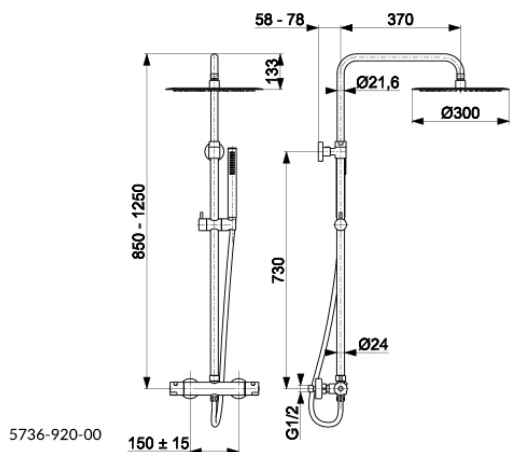

MOZA

BLACK PREMIUM RAINSHOWER SET
WITH A THERMOSTATIC SHOWER MIXER

PRODUCT DESCRIPTION:

INDEX:	5736-920-81
EAN:	5907571570312
Colour:	black
PKWiU:	28.14.12-33.04.01
Type:	wall-mounted
Material:	brass
Control element:	thermostatic cartridge
Water flow [l/min]:	17.6
Working pressure [atm]:	3
Max water temperature [°C]:	≤90/65
Acoustic group:	II
Distance between connectors [mm]:	150±15
Number of streams in the hand shower:	1
Hose length [mm]:	1500
Hose material:	PVC

THE PACKAGING CONTAINS:

shower bar, articulated shower head, hand shower with a handle, mounting set (eccentrics with gaskets + cylindrical rosettes 2 pcs, shower bar wall mounting 1 pc), PVC shower hose L=1500 mm, white assembly gloves