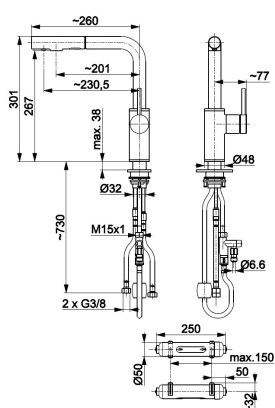

### PRODUCT DESCRIPTION:

<b>INDEX:</b>	6623-112-22
<b>EAN:</b>	5907571666206
<b>Colour:</b>	inox
<b>PKWiU:</b>	28.14.12-33.02.01
<b>Type:</b>	standing
<b>Material:</b>	stainless steel
<b>Control element:</b>	Ø35 ceramic cartridge
<b>Aerator:</b>	yes
<b>Water flow [l/min]:</b>	mixed water: 6 / filtered water: 2
<b>Filter type:</b>	HYDRO +
<b>Filter life span:</b>	6 months
<b>Working pressure [atm]:</b>	3
<b>Max water temperature [°C]:</b>	≤90/65
<b>Spout:</b>	pull-out
<b>Spout length [mm]:</b>	201
<b>Number of streams:</b>	2

### THE PACKAGING CONTAINS:

Flexible connections M10x1/G3/8" (L=600 mm), fastening set with washer, starter set with HYDRO + filter.