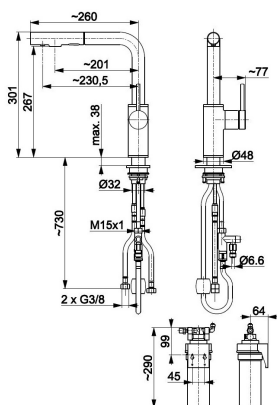

DUERO

PURE BASIC INOX WATER FILTERING
KITCHEN MIXER WITH A PULL-OUT
SPOUT

PRODUCT DESCRIPTION:

INDEX:	6623-113-22
EAN:	5907571666237
Colour:	inox
PKWiU:	28.14.12-33.02.01
Type:	standing
Material:	stainless steel
Control element:	Ø35 ceramic cartridge
Aerator:	yes
Water flow [l/min]:	mixed water: 6 / filtered water: 2.5
Filter type:	PROFINE blue small
Filter life span:	4,000 l - 12 months
Working pressure [atm]:	3
Max water temperature [°C]:	≤90/65
Spout:	pull-out
Spout length [mm]:	201
Number of streams:	2

THE PACKAGING CONTAINS:

flexible hoses (L=600 mm), a weight, a mounting set with a washer, a starter kit with a PROFINE filter (filter, cartridge, 3/8"×3/8"×1/4" valve, 1/4" connection hose (L=2000 mm), water flow meter with a display, connectors and gaskets, protection clips, water hardness test strip, Teflon tape, 2×AA batteries)