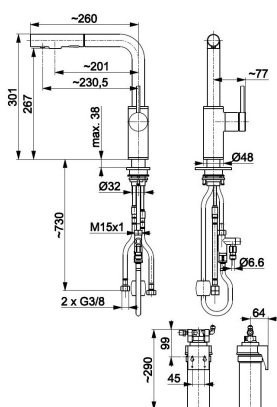

DUERO

PURE BASIC INOX WATER FILTERING
KITCHEN MIXER WITH A PULL-OUT
SPOUT

PRODUCT DESCRIPTION:

INDEX:	6623-114-22
EAN:	5907571666268
Colour:	inox
PKWiU:	28.14.12-33.02.01
Type:	standing
Material:	stainless steel
Control element:	Ø35 ceramic cartridge
Aerator:	yes
Water flow [l/min]:	mixed water: 6 / filtered water: 2.5
Filter type:	PROFINE silver small
Filter life span:	4,000 l - 12 months
Working pressure [atm]:	3
Max water temperature [°C]:	≤90/65
Spout:	pull-out
Spout length [mm]:	201
Number of streams:	2

THE PACKAGING CONTAINS:

Flexible connections M10x1/G3/8" (L=600 mm), fastening set with washer, starter set with PROFINE small filter.

WARRANTY:

10 years for failure-free operation of ceramic cartridges

CERTIFICATES AND DECLARATIONS:

The product is made according to the standard PN-EN 817:2008, it has Construction sign, Hygienic Attestation, Krajowa deklaracja właściwości użytkowych

Acoustic group:	II
Mounting set::	circumferential bushing + stabilizer