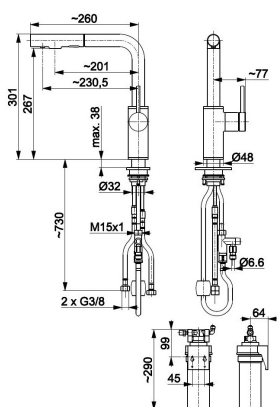

DUERO

PURE BASIC INOX WATER FILTERING
KITCHEN MIXER WITH A PULL-OUT
SPOUT

PRODUCT DESCRIPTION:

INDEX:	6623-115-22
EAN:	5907571666299
Colour:	inox
PKWiU:	28.14.12-33.02.01
Type:	standing
Material:	stainless steel
Control element:	Ø35 ceramic cartridge
Aerator:	yes
Water flow [l/min]:	mixed water: 6 / filtered water: 2.4
Filter type:	PROFINE lilac small
Filter life span:	470 L - 15° dKH
Working pressure [atm]:	3
Max water temperature [°C]:	≤90/65
Spout:	pull-out
Spout length [mm]:	201
Number of streams:	2

THE PACKAGING CONTAINS:

Flexible connections M10x1/G3/8" (L=600 mm), fastening set with washer, starter set with PROFINE small filter.

WARRANTY:

10 years for failure-free operation of ceramic cartridges

CERTIFICATES AND DECLARATIONS:

The product is made according to the standard PN-EN 817:2008, it has Construction sign, Hygienic Attestation, Krajowa deklaracja właściwości użytkowych

Acoustic group:	II
Mounting set::	circumferential bushing + stabilizer