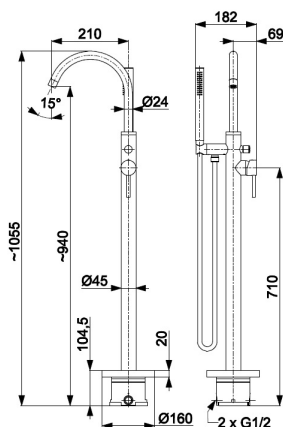

MOZA

BRUSHED GOLD STANDING BATH MIXER

PRODUCT DESCRIPTION:

INDEX:	5035-510-31
EAN:	5907571500821
Colour:	brushed gold
PKWiU:	28.14.12-33.03.01
Type:	standing
Material:	brass
Control element:	Ø35 ceramic cartridge
Aerator:	rotating, aerator with a water stream angle adjustment
Water flow [l/min]:	hand shower: 17/spout: 24
Working pressure [atm]:	3
Max water temperature [°C]:	≤90/65
Acoustic group:	II
Spout:	rotating
Hose length [mm]:	1500
Hose material:	PVC

THE PACKAGING CONTAINS:

shower hose, hand shower, connection unit, assembly wrenches

WARRANTY:

10 years for tightness of the mixer and failure-free operation of ceramic cartridges

CERTIFICATES AND DECLARATIONS: